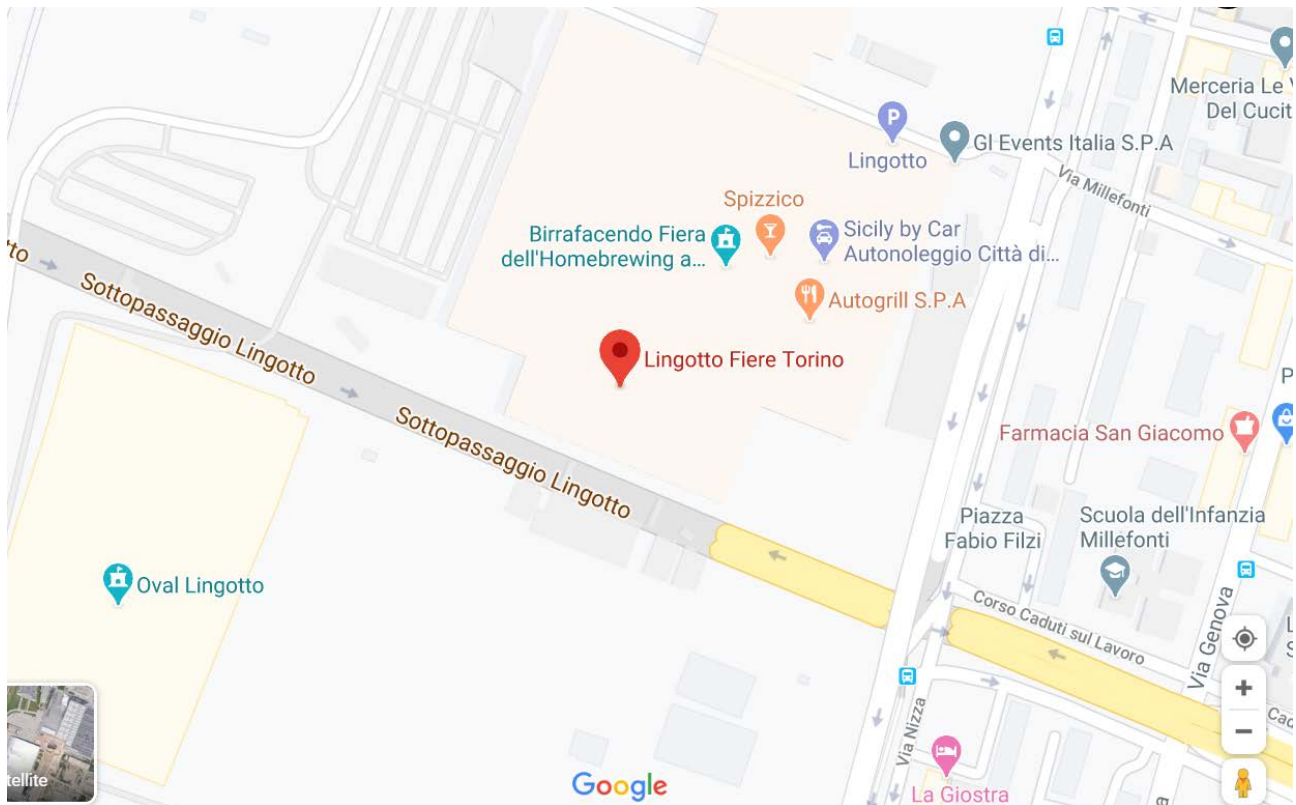

**THE TEST WILL BE HELD ON
10 September 2020**

**AT
Lingotto Fiere**

Address: Via Nizza 292, Torino. Please enter from Via Nizza 280, Torino.

From Porta Nuova train station:

- Take the subway train to “Lingotto” (6 stops). Get off at the “Lingotto” station.
- Walk to Via Nizza 280

By car (through the “Tangenziale Sud” ring road)”

- Head east on A55/E70
- Take the Santena exit (to SANTENA – CAMBIANO – SS29 – ALBA)
- Merge onto Strada Regionale 29
- At the roundabout, take the fourth exit and stay on Strada Regionale 29
- Exit the roundabout onto Strada Regionale 29
- Use the two right-hand lanes to take the E70 ramp to Tangenziale – T4 – CASELLE – AEREOPORTO – E64 – A4 – MILANO – A5 – AOSTA – A6 – SAVONA – A32 – BARDONECCHIA

UNIVERSITÀ DEGLI STUDI DI TORINO

DIDACTIC DIRECTION AND STUDENT SERVICES MEDICAL STUDENT SERVICES SECTION

- Merge onto A55 – E70
- Take the SS393 – MONCALIERI – TORINO CENTRO C.SO UNITA' D'ITALIA – LINGOTTO exit
- Merge onto A6
- Continue onto Corso Trieste
- At the roundabout, take the second exit onto Corso Unità d'Italia
- Exit the roundabout onto Corso Unità d'Italia
- Turn left onto Piazzale Fratelli Ceirano
- Turn right onto Via Garessio
- Turn left onto Via Nizza